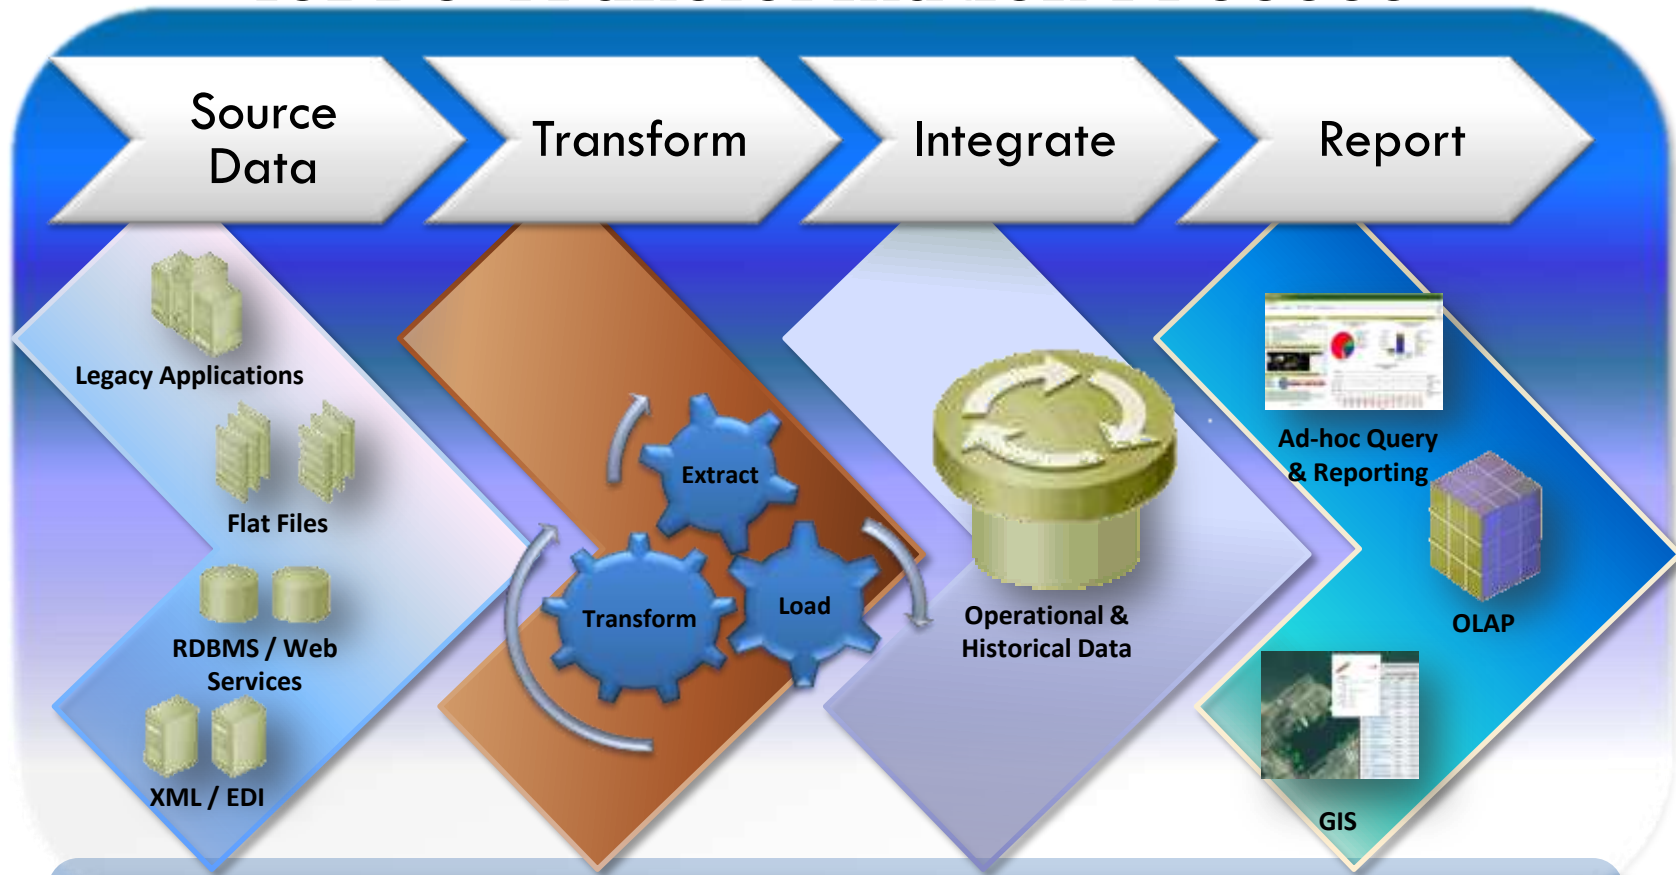

ISDDC Transformation Process

ISDDC Data Cleansing, Integration, & Reporting