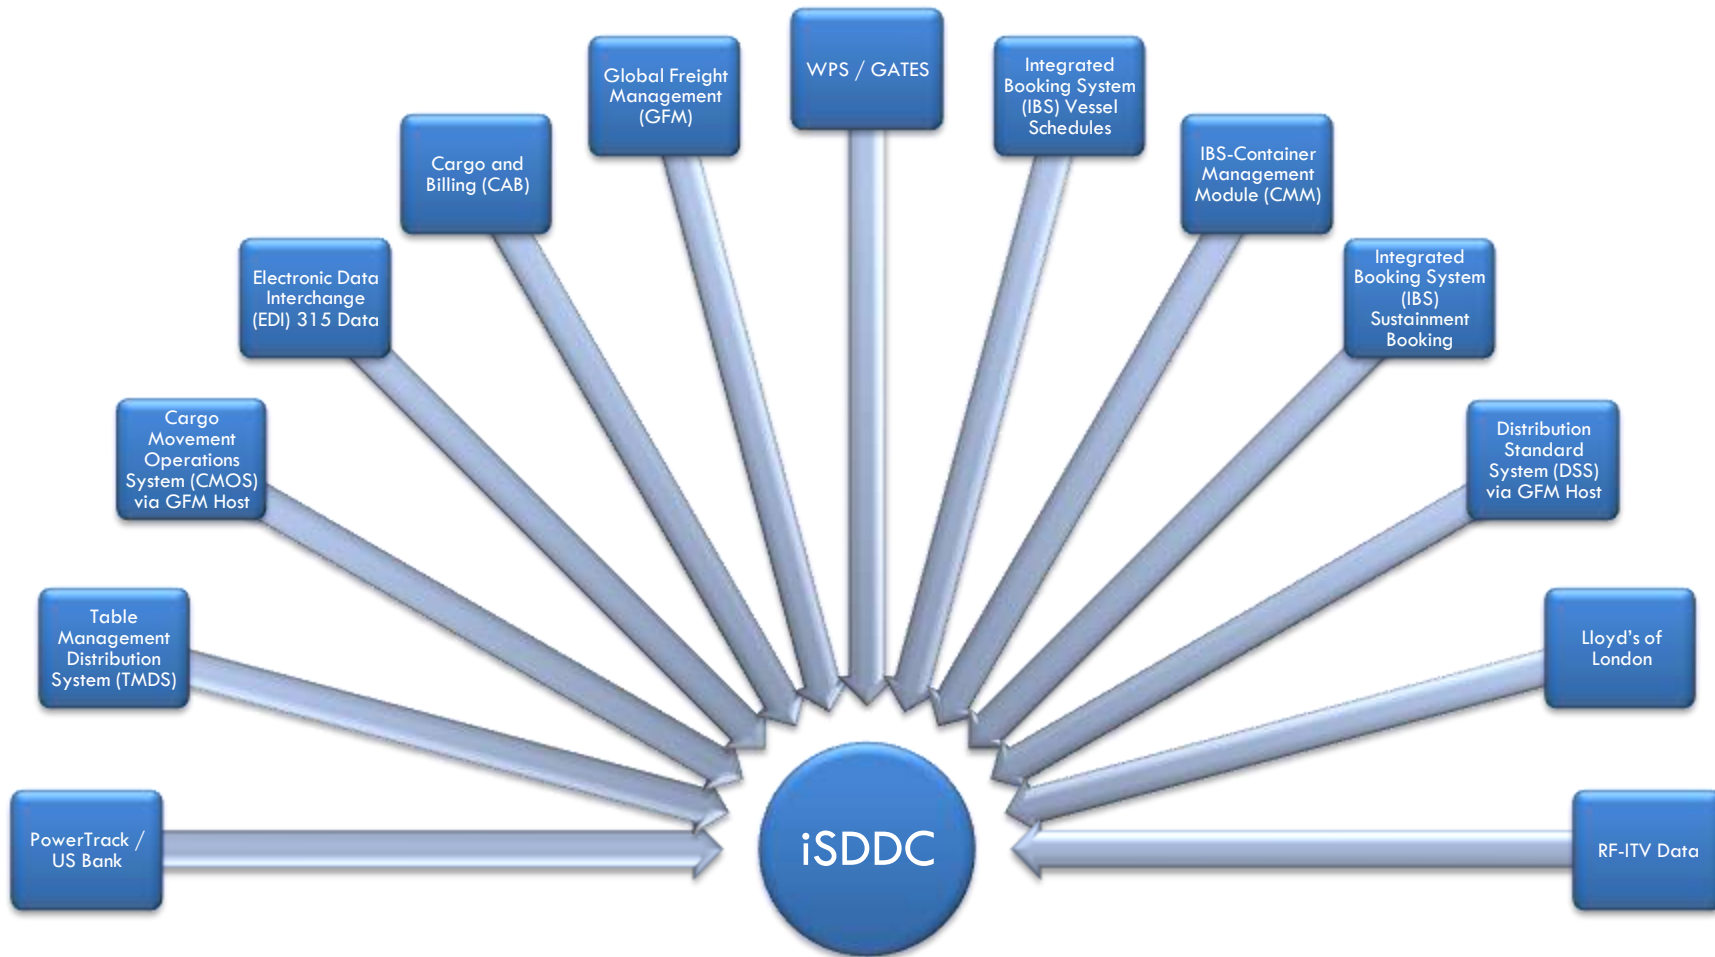

Source Data Feeds